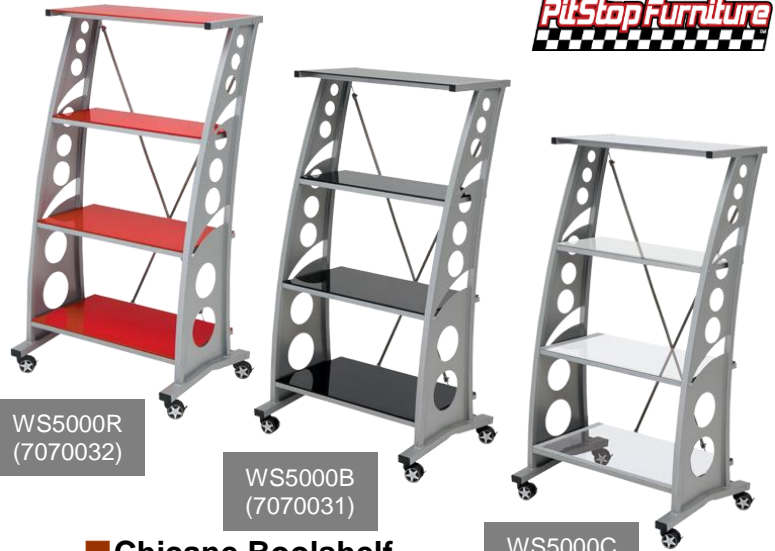

PitStopFurniture Bookshelf / Desk / Desk Accesories

WS5000R  
(7070032)

WS5000B  
(7070031)

WS5000C  
(7070033)

**Chicane Bookshelf**  
¥48,000 + TAX

PFD2000B  
(7070017)

PFD2000R  
(7070018)

PFD2000C  
(7070019)

**GT Spoiler Desk**  
¥65,000 + TAX

IND1200B  
(7070041)

IND1200R  
(7070042)

IND1200C  
(7070003)

**Compact Desk**  
¥45,000 + TAX

PFD2000B  
(7070017)

PFD2000R  
(7070018)

PFD2000C  
(7070019)

**GT Spoiler Desk Pull Out Tray**  
¥8,000 + TAX

GPW210B  
(7070025)

GPW210R  
(7070026)

GPW210C  
(7070043)

**GT Spoiler Desk Connector**  
¥12,000 + TAX

GPP220S  
(7070038)

**GT Spoiler Desk Pull Out Tray**  
¥8,000 + TAX