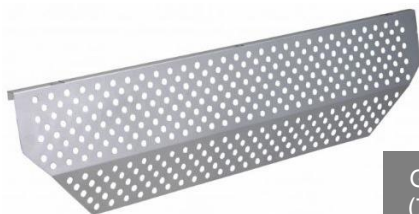

PitStopFurniture Bookshelf / Desk / Desk Accesories

WS5000R  
(7070032)

WS5000B  
(7070031)

WS5000C  
(7070033)

**Chicane Bookshelf**  
¥48,000 + TAX

PFD2000B  
(7070017)

PFD2000R  
(7070018)

PFD2000C  
(7070019)

**GT Spoiler Desk**  
¥65,000 + TAX

IND1200B  
(7070041)

IND1200R  
(7070042)

IND1200C  
(7070003)

**Compact Desk**  
¥45,000 + TAX

PFD2000B  
(7070017)

PFD2000R  
(7070018)

PFD2000C  
(7070019)

**GT Spoiler Desk Pull Out Tray**  
¥8,000 + TAX

GPW210B  
(7070025)

GPW210R  
(7070026)

GPW210C  
(7070043)

**GT Spoiler Desk Connector**  
¥12,000 + TAX

GPP220S  
(7070038)

**GT Spoiler Desk Pull Out Tray**  
¥8,000 + TAX